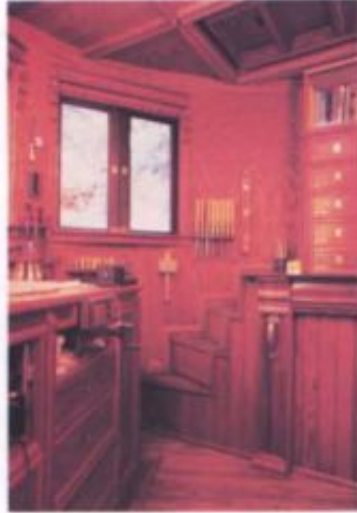

Elfin Abode

John Farrow's cylindrical workshop rises from the misty redwood forest east of Santa Cruz, Calif. Behind the cabinet doors, a propane-fueled generator provides the power.

The gambrel-roofed living quarters are detailed with fish-scale shingles and handcarved trim. Inside, a chain-driven oak elevator built by Farrow ascends to the tiny bedroom.